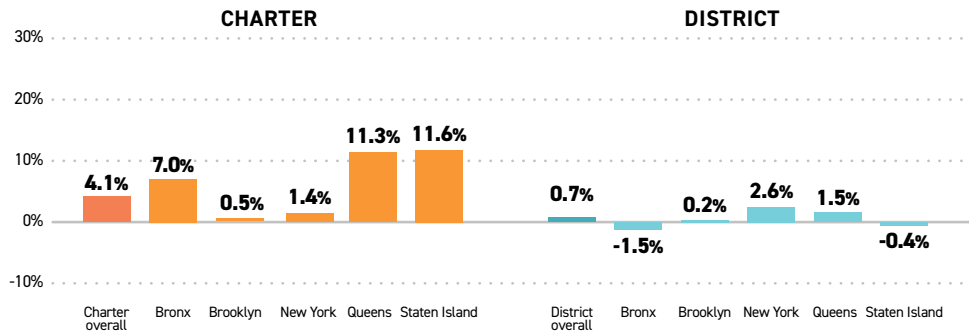

BOROUGH ENROLLMENT CHANGES, CHARTER V. DISTRICT, 2022-23 TO 2023-24