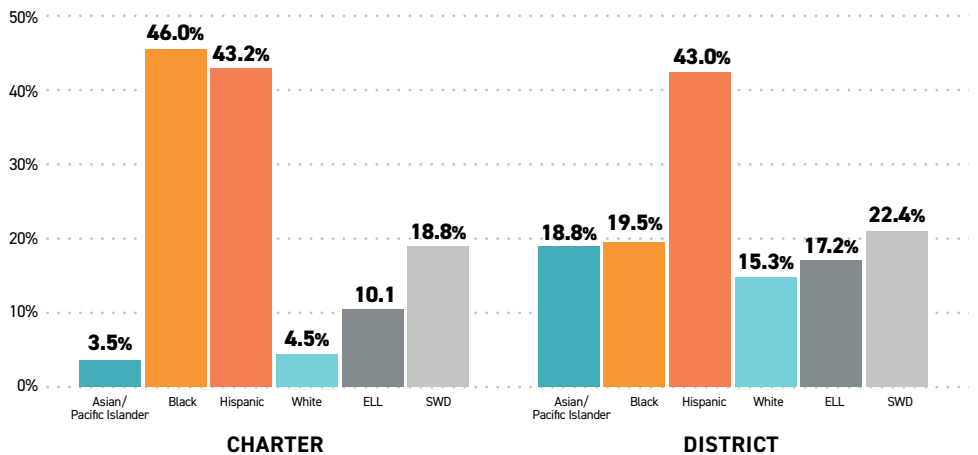

NYC Charter School Enrollment & Growth

2023
2024

146,200

public charter school students across all 5 boroughs

CHARTER SCHOOL GROWTH IN NEW YORK CITY, 2019-2024

New York City charter school enrollment grew by 4.1% over the past school year, outpacing district school enrollment growth (0.7%).

15%

of NYC public school students attend charter schools

BOROUGH ENROLLMENT CHANGES, CHARTER V. DISTRICT, 2022-23 TO 2023-24

10.1%

of all charter school students are English Language learners

DEMOGRAPHIC SUBGROUPS, DISTRICT VS. CHARTER, 2023-24

NYC charter school enrollment of Hispanic students increased by 7% over the past school year, and 37% of all Black kindergarten students in NYC attend a charter school. Charter school enrollment students with disabilities is the same or comparable to district schools.