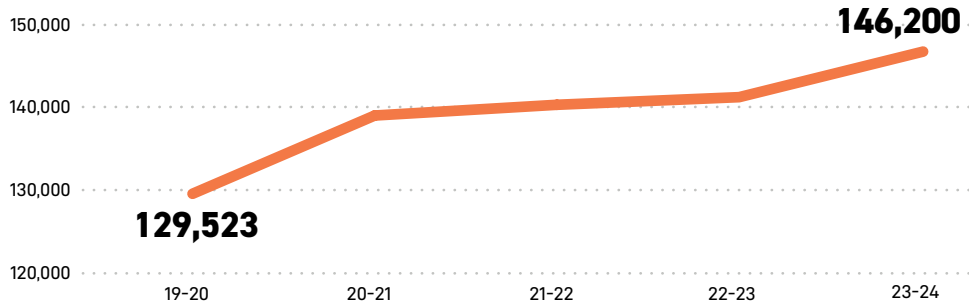

NYC Charter School Enrollment & Growth

2023
2024

146,200

public charter school students across all 5 boroughs

CHARTER SCHOOL GROWTH IN NEW YORK CITY, 2019-2024

New York City charter school enrollment grew by 4.1% over the past school year, outpacing district school enrollment growth (0.7%).

15%

of NYC public school students attend charter schools

BOROUGH ENROLLMENT CHANGES, CHARTER V. DISTRICT, 2022-23 TO 2023-24

10.1%

of all charter school students are English Language learners

DEMOGRAPHIC SUBGROUPS, DISTRICT VS. CHARTER, 2023-24

NYC charter school enrollment of Hispanic students increased by 7% over the past school year, and 37% of all Black kindergarten students in NYC attend a charter school. Charter school enrollment students with disabilities is the same or comparable to district schools.