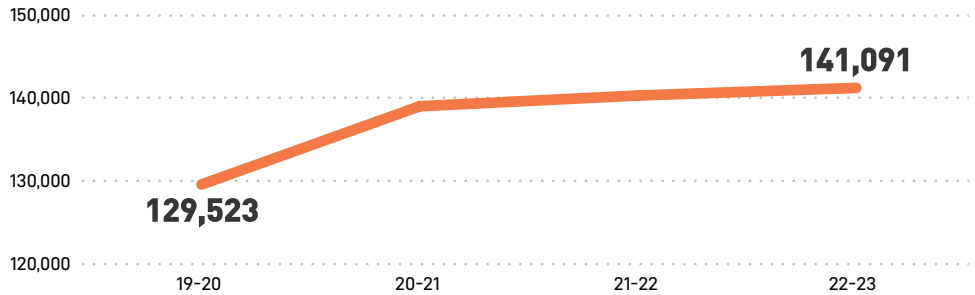

# NYC Charter School Enrollment & Growth

2022  
2023

**141,000**

public charter school students across all 5 boroughs

## CHARTER SCHOOL GROWTH IN NEW YORK CITY, 2019-2023

Charter school student enrollment has grown by 8.5% over the last three school years, despite district school enrollment declining.

**15%**

of NYC public school students attend charter schools