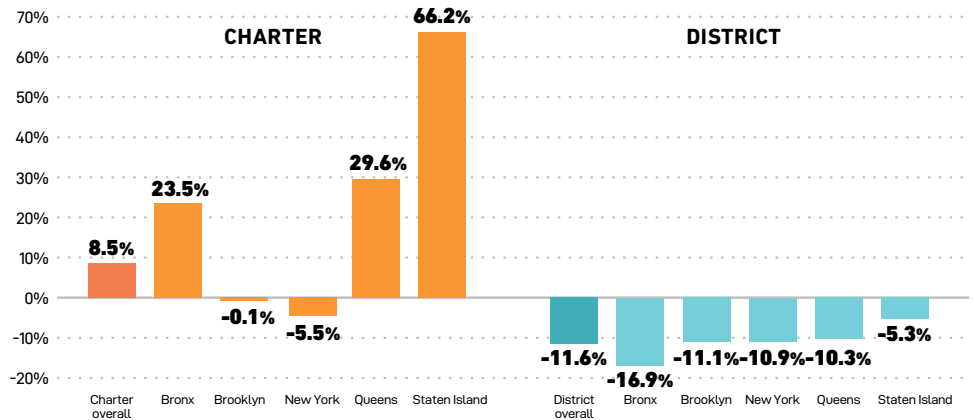

K-12 ENROLLMENT, CHARTER V. DISTRICT, 2019-20 TO 2022-23