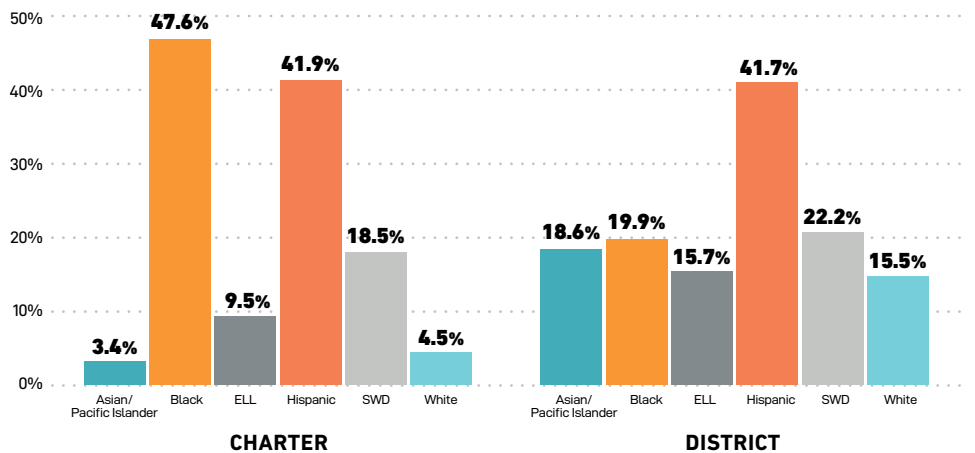

## K-12 ENROLLMENT, CHARTER V. DISTRICT, 2019-20 TO 2022-23

**57%**

ELLs enrolled in NYC charter schools has grown citywide since the 2019-20 school year

## DEMOGRAPHIC SUBGROUPS, DISTRICT VS. CHARTER, 2022-23

NYC charter schools serve more than double the percentage of Black students than their district counterparts. Charter school enrollment of Hispanic students and students with disabilities is the same or comparable to district schools..